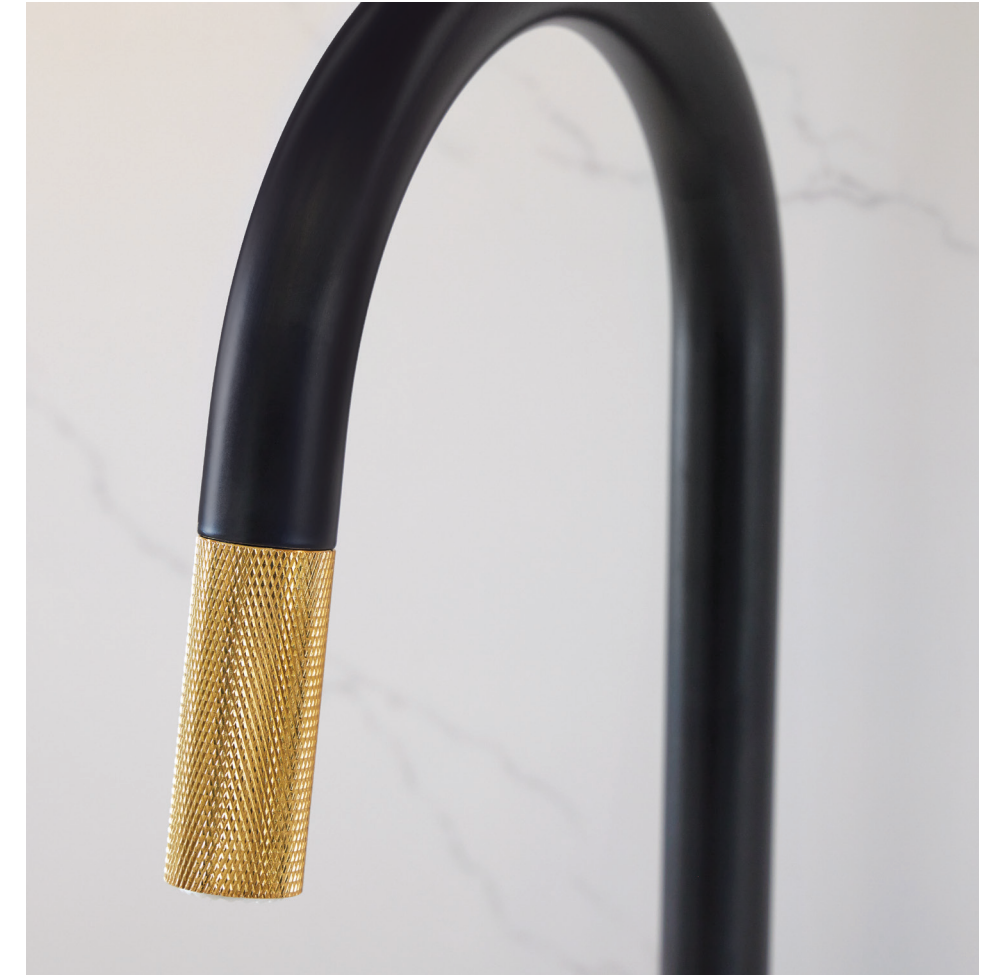

THE ETRE™ KITCHEN COLLECTION FROM DXV

BEAUTY
PRECISION
MODERN

Pull-Down Kitchen Faucet

Unique knurled texture on spray head and handle is practical perfection. Available in five beautiful finishes.

Faucet Finishes

- **100** Polished Chrome
- **243** Matte Black
- **355** Ultra Steel
- **427** Satin Brass
- **249** Matte Black/Satin Brass

Kitchen Sinks

Smooth, apron-front design made of fine fireclay for lasting beauty. Available in single and double bowl styles.

Sink Finish

- **415** Canvas White