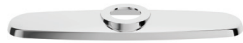

Cover Plate M964990
Available in Polished Chrome, Matte Black, Ultra Steel and Satin Brass

- **100** Polished Chrome
- **243** Matte Black
- **355** Ultra Steel
- **427** Satin Brass